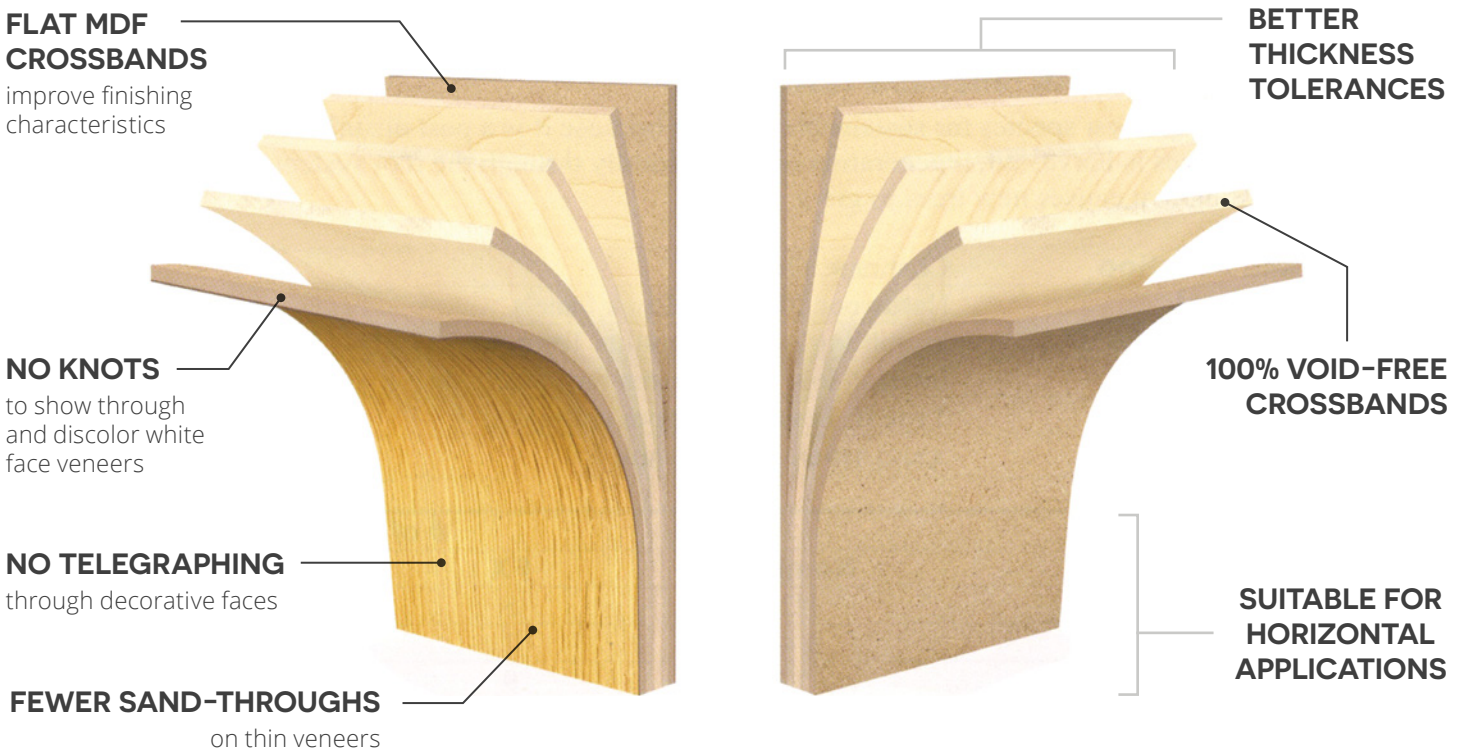

THE INSIDE STORY: FX PLYWOOD & FX-PLATFORM

Introducing Rockshield EWP's **FX Plywood** and **FX-Platform**, two finishing solutions that offer unparalleled durability. **FX Plywood** is constructed of Canadian Aspen inner plies, two outer crossbands of high-quality MDF, and decorative face and back veneers. Our **FX-Platform** offers the same advantages as our FX Plywood, but without the decorative face and back veneers. FX-Platform is an advanced, engineered platform for those who prefer to apply their own specialty veneer, plastic laminate, melamine, foil or paint.

THE ADVANTAGES COMPARED TO VENEER CORE:

ADVANTAGES COMPARED TO MDF & PB CORES:

LIGHTER WEIGHT

BETTER SCREW HOLDING

LESS TOOL WEAR

**STRONGER
BETTER MOR & MOE**

EASIER MACHINING

FX PLYWOOD & FX-PLATFORM

WITH FACE VENEERS...

...OR WITHOUT

| NO. OF PLYS | | | | |
|---|------------------|------------------|-------------|-------------------|
| THICKNESS | FX (WITH VENEER) | FX-P (NO VENEER) | BUNDLE SIZE | PANEL SIZE |
| 15/16" | 9 | 7 | 24 | 48 1/2" X 96 1/2" |
| 3/4" | - | 7 | 24 | |
| 11/16" | 7 | 5 | 48 | |
| 9/16" | 7 | 5 | 48 | |
| 1/2" | - | 5 | 48 | |
| 7/16" | 7 | 5 | 72 | |
| STANDARDS | | | | |
| American Standard for Hardwood Decorative Plywood ANSI-HPVA HP-1-2009 | | | | |
| CARB Phase 2; 0.05 ppm Veneer Core (Domestic) - UF Adhesive Certified | | | | |
| LEED v4 Accepted - Canada and U.S. Green Building Council | | | | |

A COMMITMENT TO THE ENVIRONMENT

The core blanks of Rockshield's products are made with Aspen logs from sustainably-managed forests in Northern Ontario. Aspen not only produces superior hardwood plywood, but it is also one of the best species for sustainable forestry; it naturally regenerates from root saplings once the main trunk has been harvested and is a post disturbance species as well.